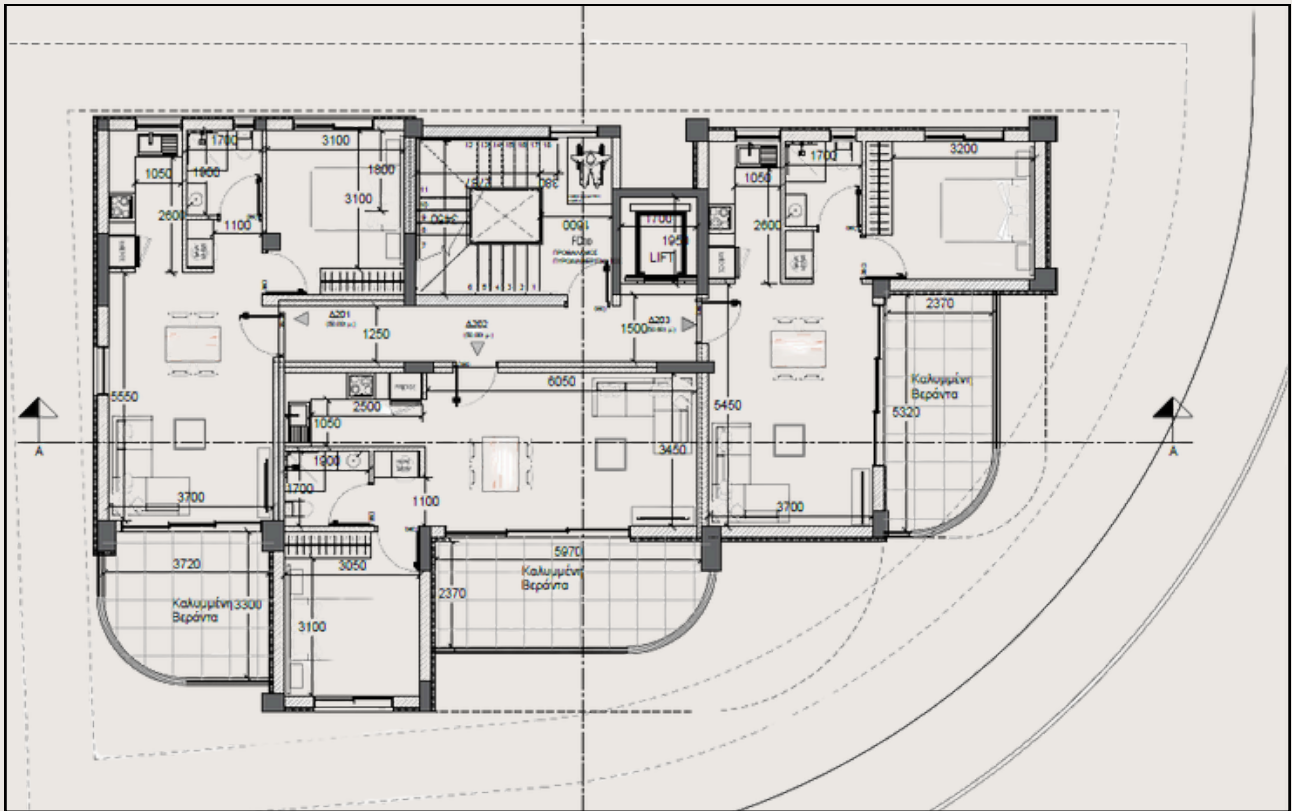

APARTMENT 301

Bedrooms	2
Internal Area	76 m ²
Covered Veranda	37 m ²
Storage/ Parking	1

APARTMENT 302

Bedrooms	2
Internal Area	77 m ²
Covered Veranda	40 m ²
Storage/ Parking	1

FLOOR PLANS

ΚΑΤΟΨΗ 2ΟΥ ΟΡΟΦΟΥ