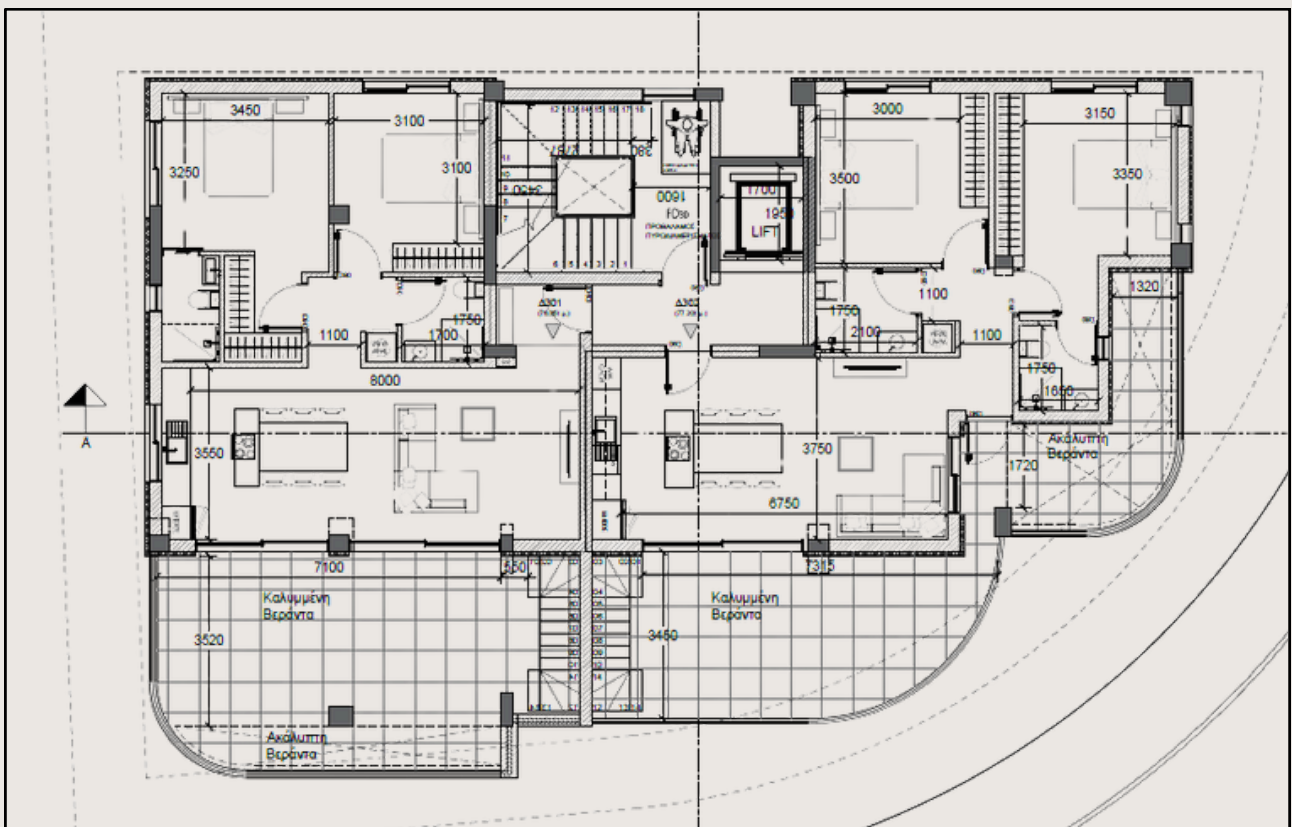

ΚΑΤΟΨΗ 3ΟΥ ΟΡΟΦΟΥ