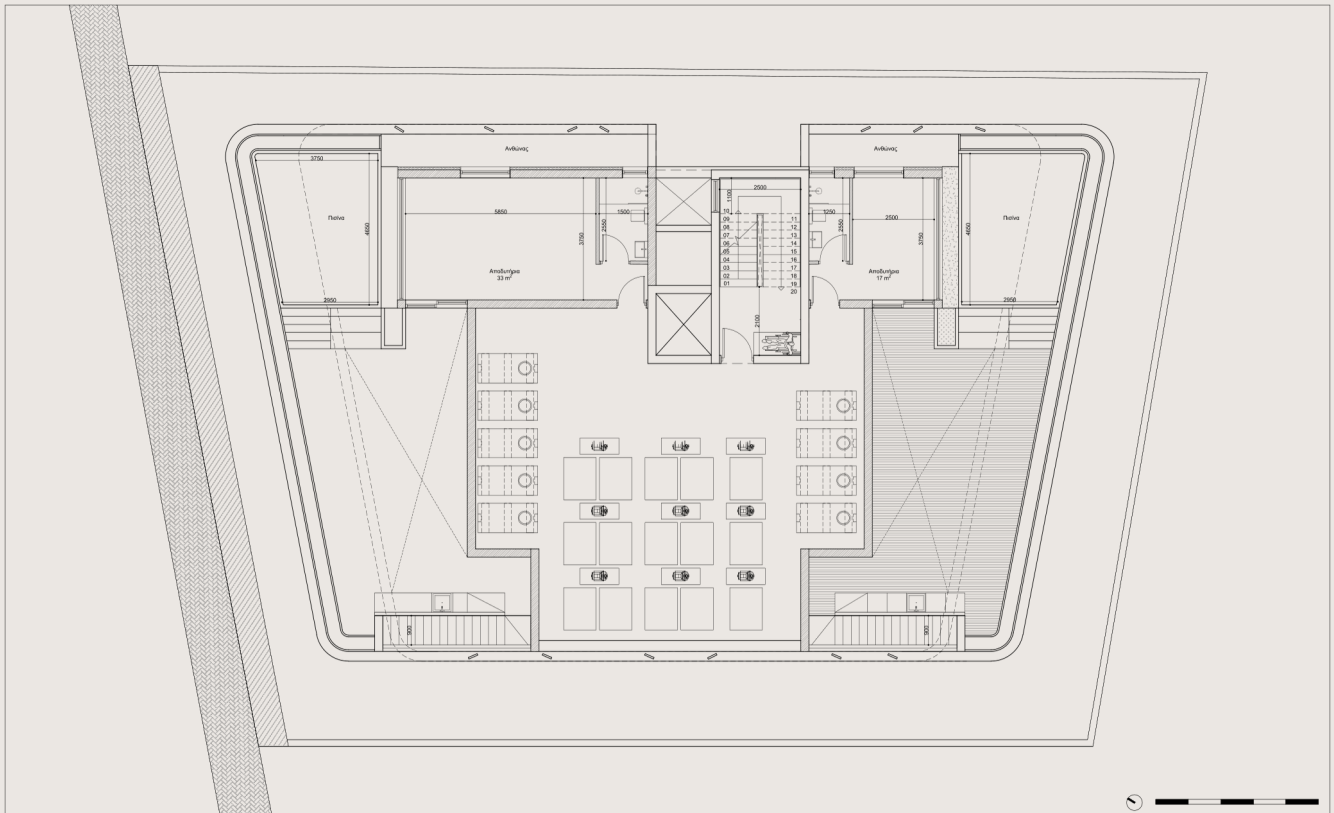

APARTMENT 303

Bedrooms	2
Internal Area	85 m ²

Covered Veranda	20 m ²
Storage/ Parking	1
Roof Garden: 33 m ² / Swimming Pool	

FLOOR PLANS

SECOND FLOOR PLAN

THIRD FLOOR PLAN

FLOOR PLANS

ROOF PLAN