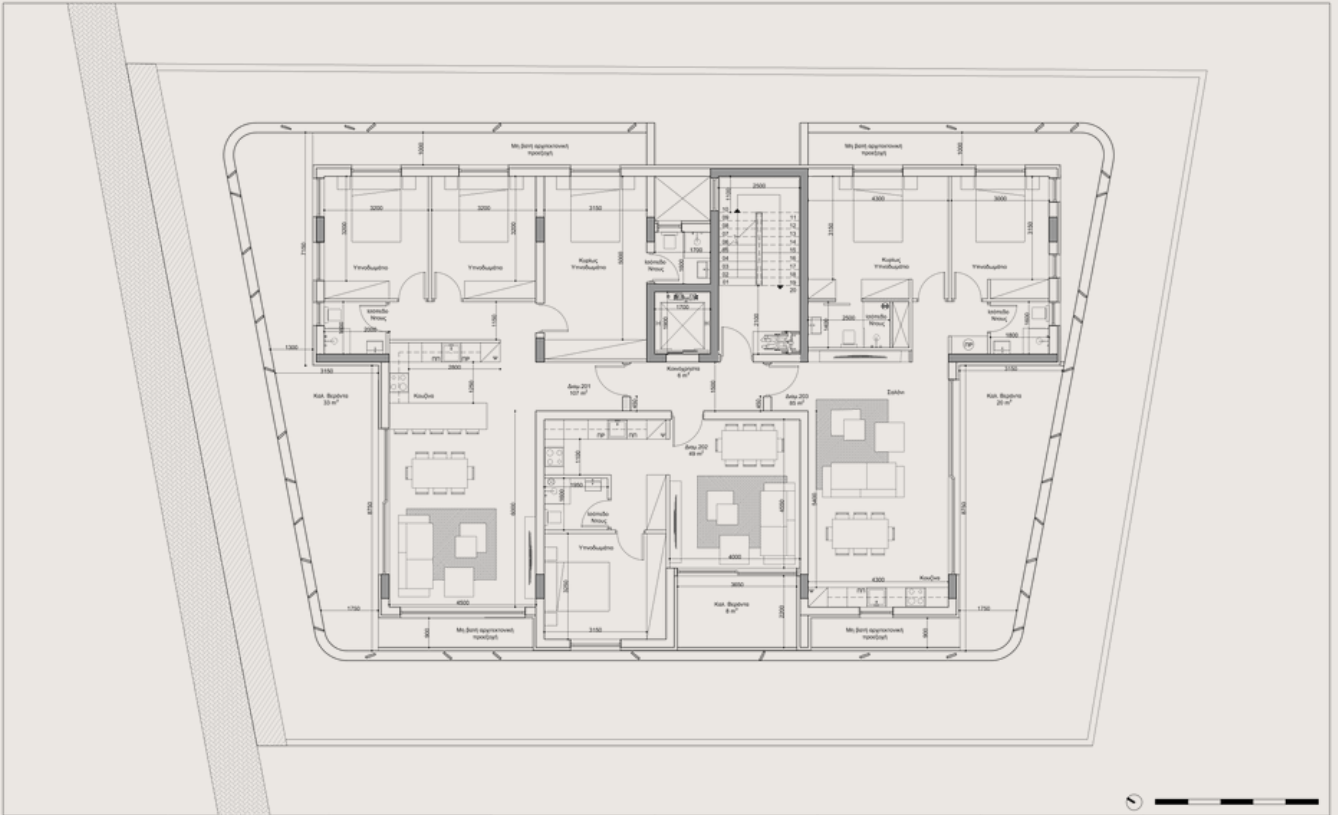

APARTMENT 303

Bedrooms	2
Internal Area	85 m ²

Covered Veranda	20 m ²
Storage/ Parking	1
Roof Garden: 33 m ² / Swimming Pool	

FLOOR PLANS

SECOND FLOOR PLAN

THIRD FLOOR PLAN

FLOOR PLANS

ROOF PLAN