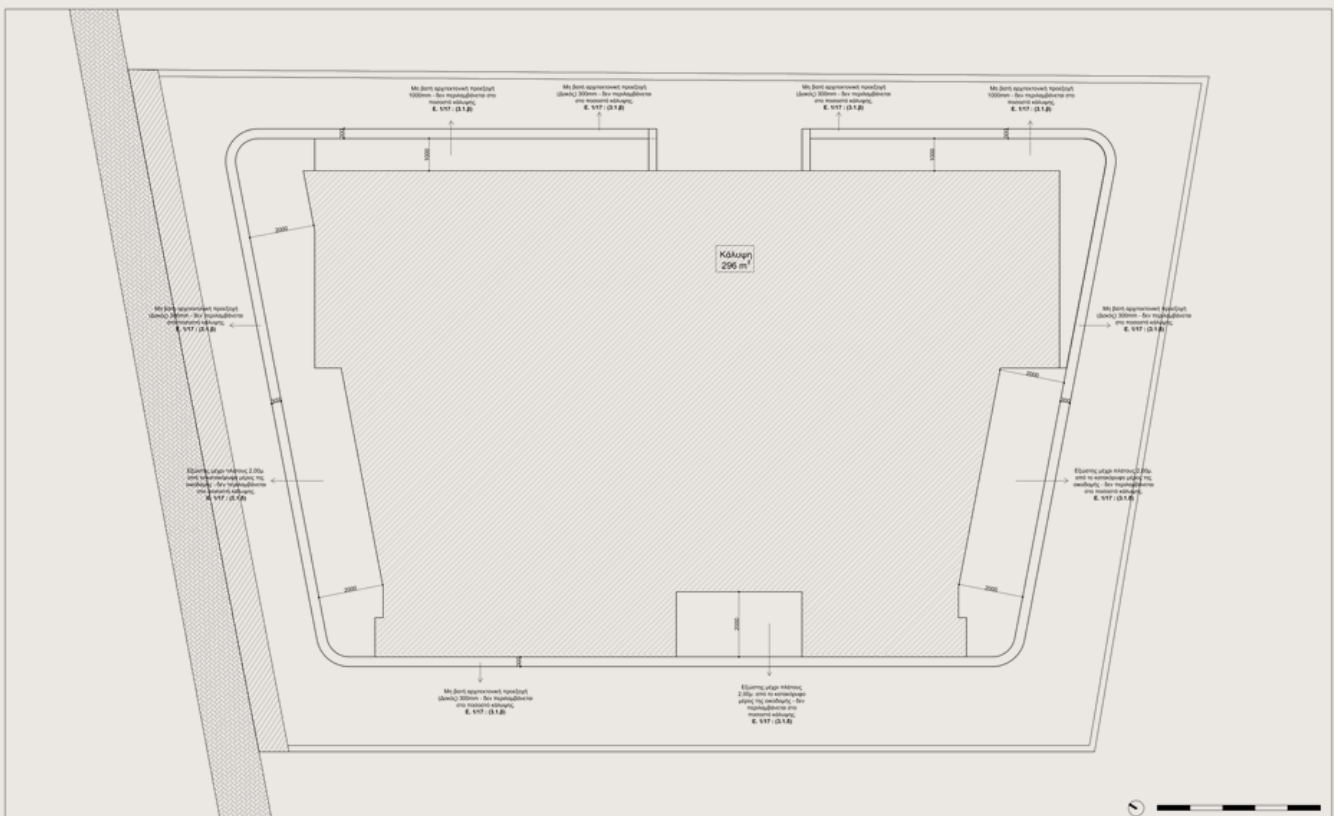

ROOF PLAN - COVER FACTOR