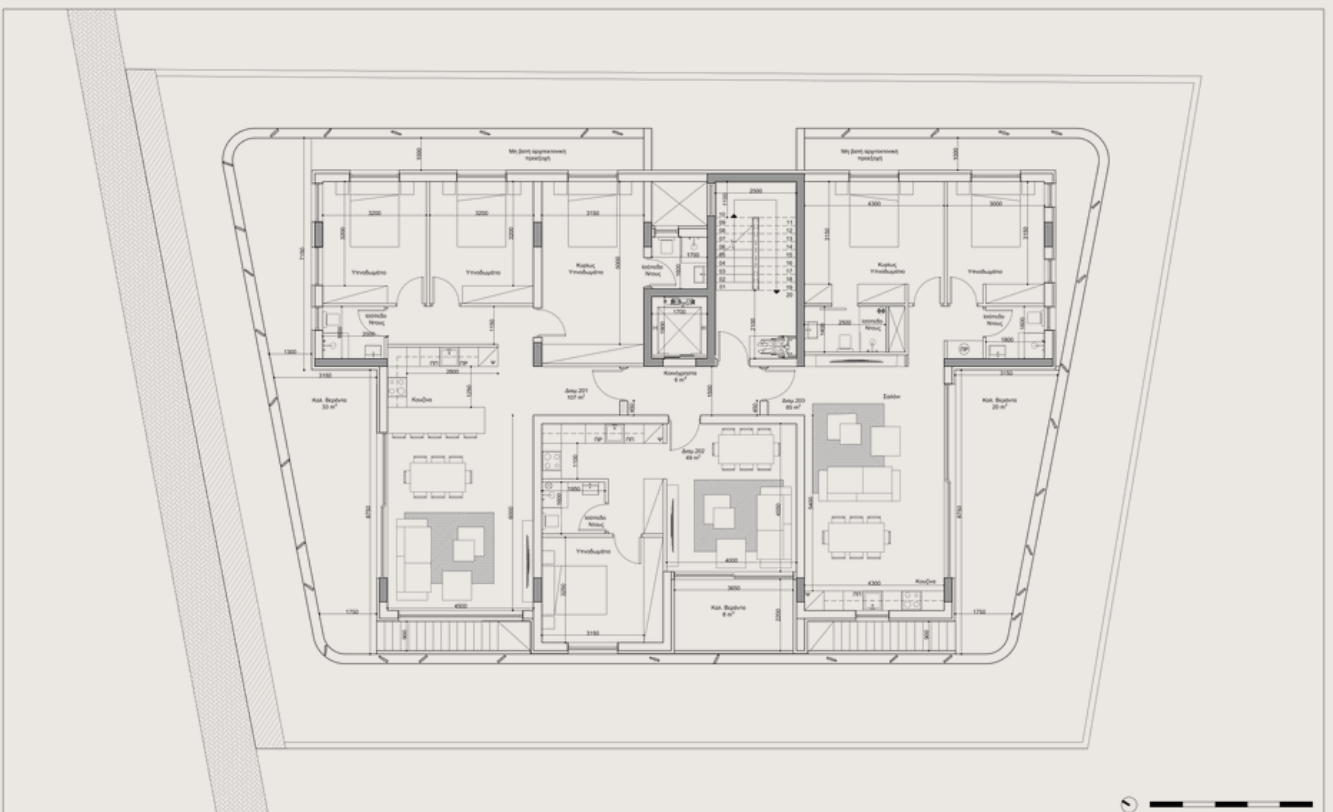

APARTMENT 303

Bedrooms	2
Internal Area	85 m ²

Covered Veranda	20 m ²
Storage/ Parking	1
Roof Garden: 33 m ² / Swimming Pool	

FLOOR PLANS

SECOND FLOOR PLAN

THIRD FLOOR PLAN

FLOOR PLANS

ROOF PLAN